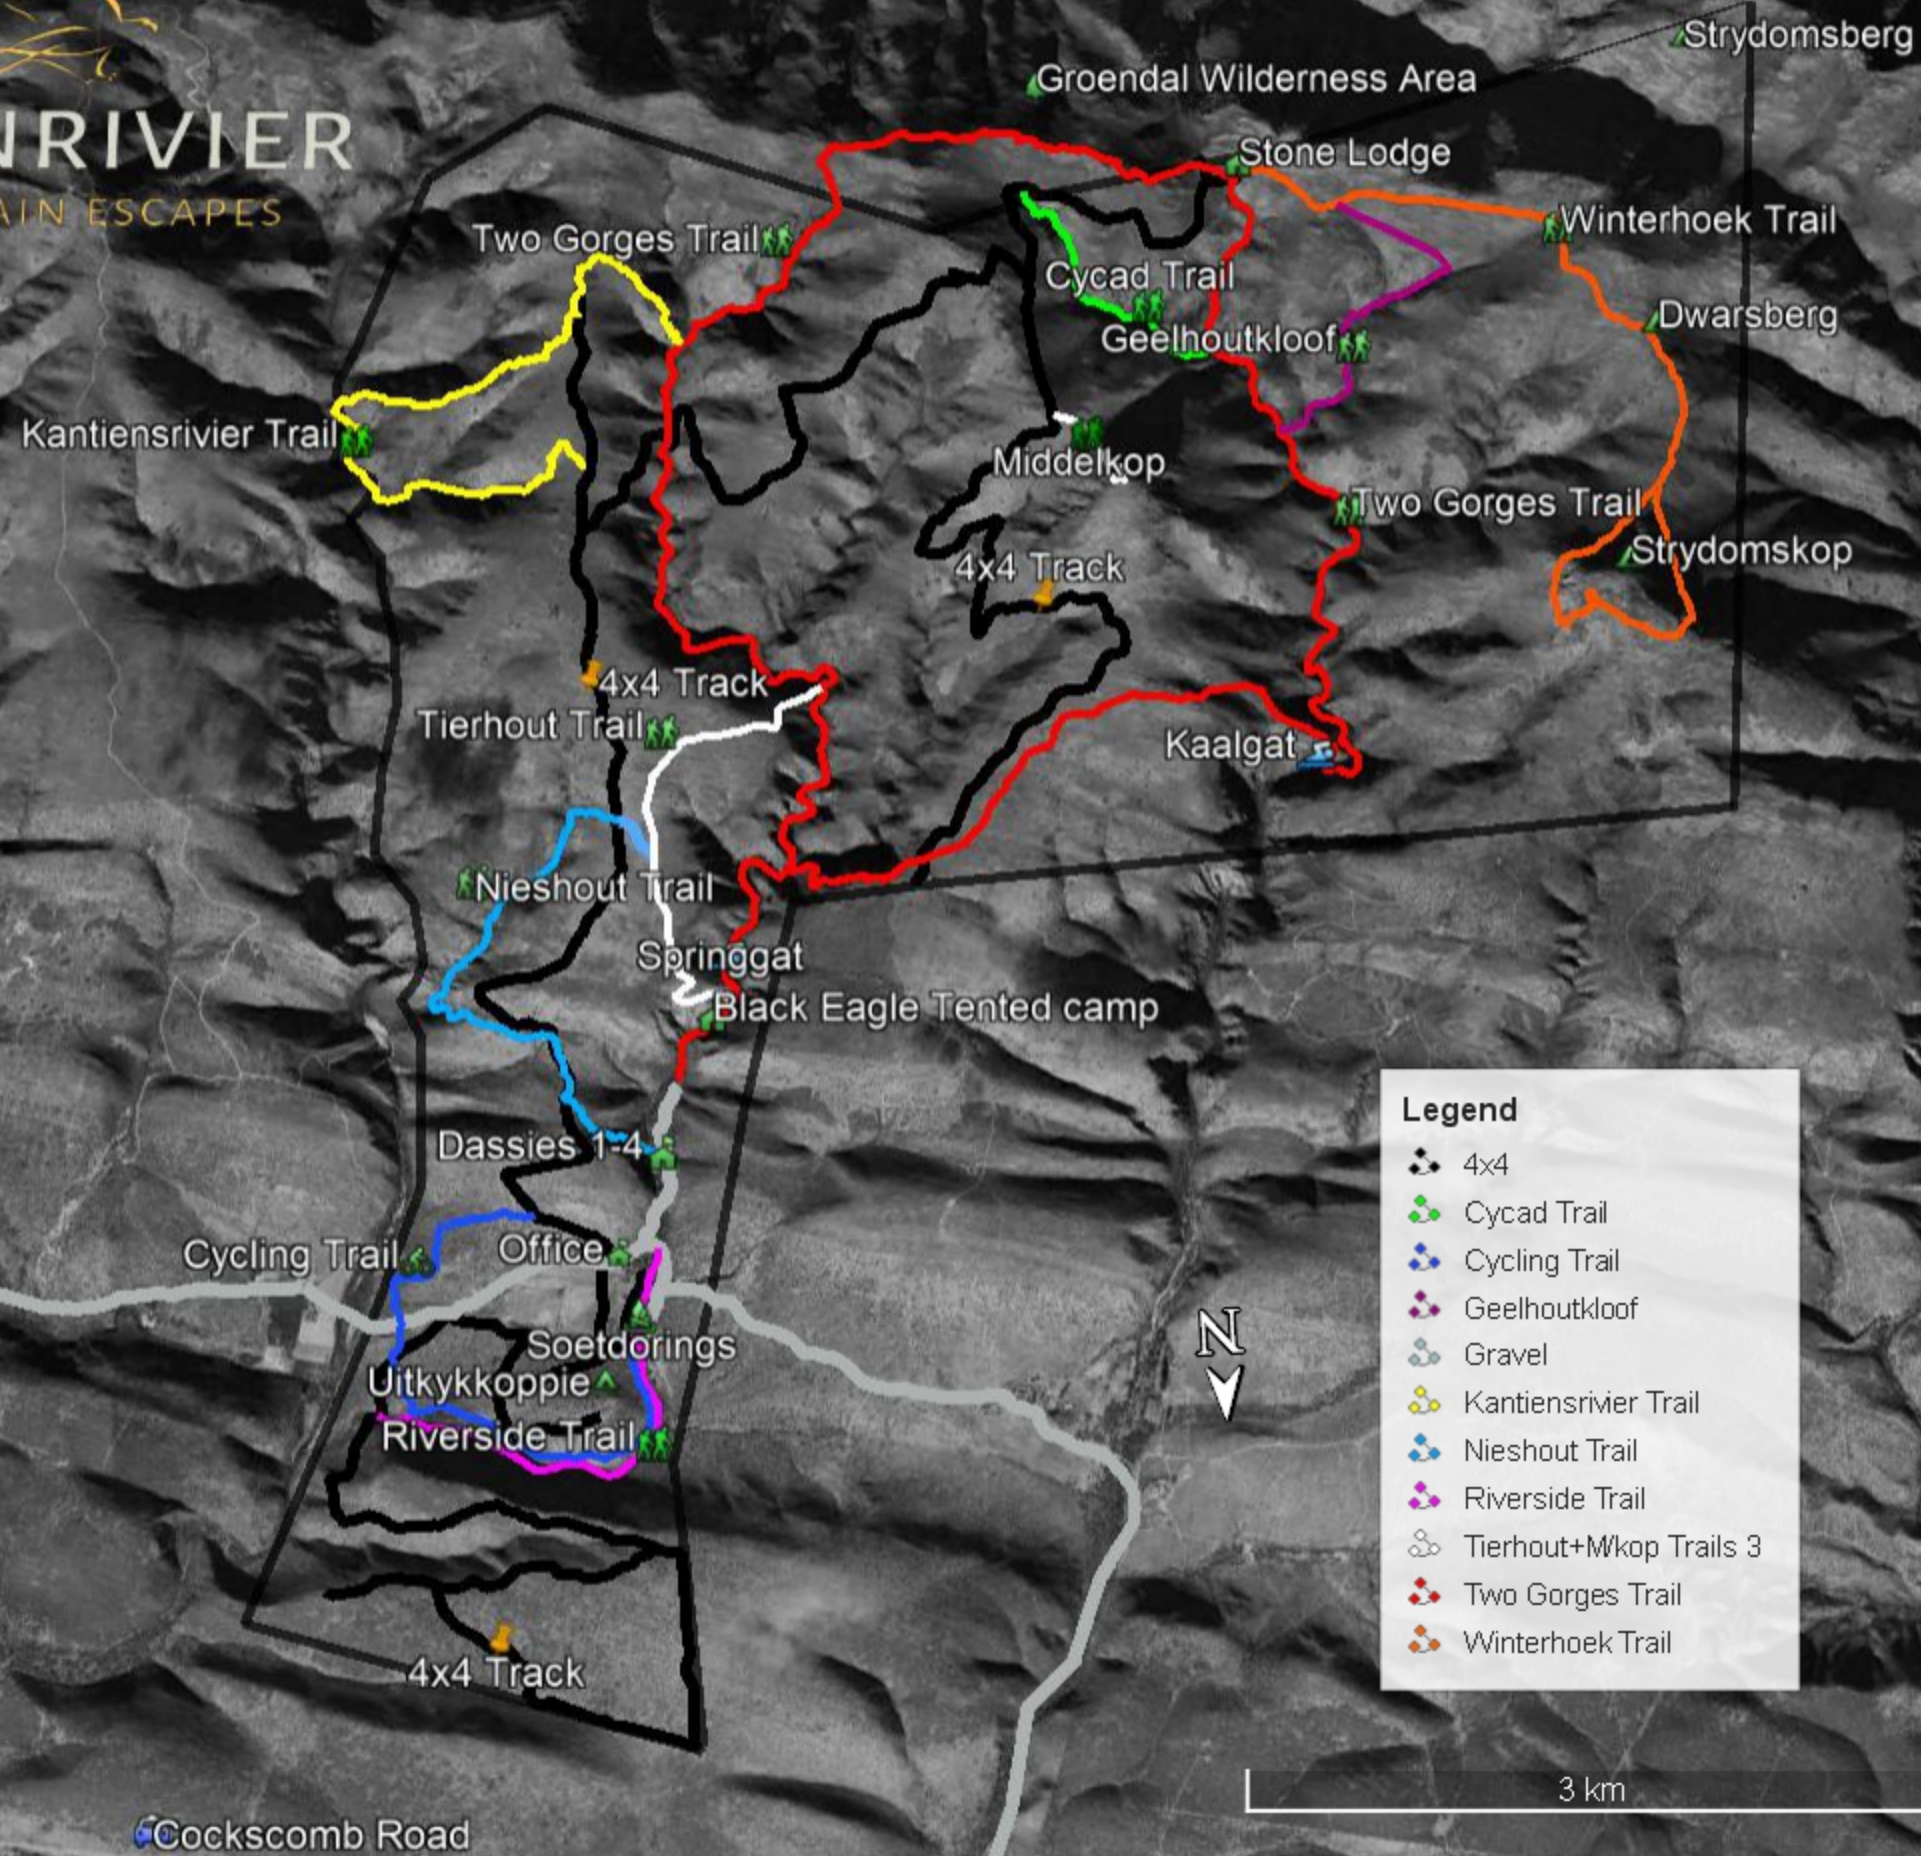

KLEINRIVIER

MOUNTAIN ESCAPES

Legend

- 4x4
- Cycad Trail
- Cycling Trail
- Geelhoutkloof
- Gravel
- Kantienrivier Trail
- Nieshout Trail
- Riverside Trail
- Tierhout+Mkop Trails 3
- Two Gorges Trail
- Winterhoek Trail